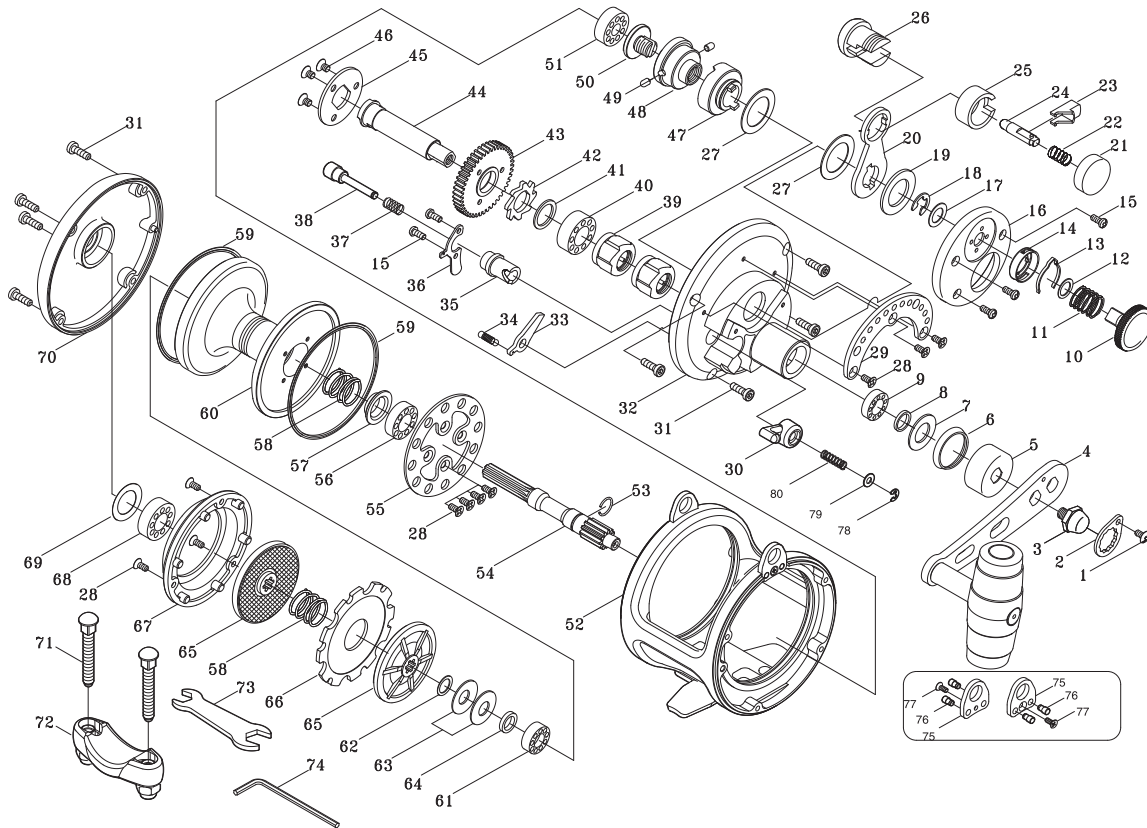

SALTWATER REEL TICATEAM

ST458R / ST558R (GOLDEN SERIES)

Key NO.	Parts No.	Parts name	Key NO.	Parts No.	Parts name
1	2E2-006-01	B26M-050 SCREW	44	2M3-035-01	GEAR SHAFT
2	2F6-043-01	ROTOR NUT HOLDING PLATE	45	2F6-039-01	COUPLING PLATE
3	2E3-053-01	HANDLE NUT	46	2E2-058-01	F30M-045 SCREW
4	2YH-066-01	HANDLE TOTAL ASSEMBLY	47	2A2-022-01	DRAG CAM
5	2F5-062-01	DRIVE GEAR SHAFT COVER	48	2F8-017-01	BEARING HOLDER
6	2E9-006-01	O RING	49	2P1-018-01	DRAG CAM PIN
7	2W1-154-01	101-180 WASHER	50	2E0-017-01	PRESET SCREW
8	2C1-075-01	COLLAR	51	2Z1-036-05	617-6 BALL BEARING
9	2Z1-023-05	814-4 BALL BEARING	52	2YB-170-05	BODY ASSEMBLY
10	2D1-031-01	PRESET DRAG KNOB	53	2E4-025-01	BEARING RETAINER
11	2Q1-089-01	COMPRESSION SPRING	54	2G2-088-01	PINION GEAR
12	2W1-182-01	071-100 WASHER	55	2F3-028-01	CLICK PLATE
13	2L3-035-01	CLICK LEAF SPRING	56	2Z1-035-05	917-5 BALL BEARING
14	2F8-085-01	CLICK LEAF SPRING HOLDER	57	2C1-050-01	PRESSURE RELEASE SPRING COLLAR
15	2E2-037-01	A26M-060 SCREW	58	2Q1-068-01	DRAG SPRING
16	2F5-121-01	FIGHTING LEVER COVER	59	2E9-011-01	WATER PROOF RING
17	2W1-077-01	075-140 WASHER	60	2S1-214-01	SPOOL
18	2E5-018-01	E6,0 RETAINER	61	2Z1-003-05	714-5 BALL BEARING
19	2W1-153-01	140-226 WASHER	62	2W1-078-01	072-100 WASHER
20	2D4-013-01	DRAG LEVER	63	2L1-006-01	SPRING WASHER
21	2F5-120-01	BUTTON CAP	64	2C1-072-01	COLLAR
22	2Q1-028-01	BUSH BUTTON SPRING	65	2YD-039-01	BRAKE DISC ASSEMBLY
23	2S3-014-01	PUSH BUTTON	66	2W5-028-01	DRAG PLATE
24	2YP-001-01	CLICK PIN ASSEMBLY	67	2F5-112-01	BRAKE DISC COVER
25	2C1-074-01	SPACER	68	2Z1-025-05	719-6 BALL BEARING
26	2F8-076-01	CLICK HOLD	69	2W1-163-01	120-188 WASHER
27	2W1-074-01	147-226 WASHER	70	2YF-076-08	LEFT SIDE COVER ASSEMBLY
28	2E2-014-02	F26M-060 SCREW	71	2E2-081-01	X50M-310 SCREW
29	2F5-066-01	DRAG LEVER QUADRANT	72	2YF-138-01	ROD CLAMP ASSEMBLY
30	2F7-005-01	CLICK LEVER ASSY	73	2X3-010-01	WRENCH
31	2E2-064-01	H30M-100 SCREW	74	2X3-009-01	HEX WRENCH
32	2YF-039-01	RIGHT SIDE COVER ASSEMBLY	75	2F6-103-01	HARNES LUG
33	2A4-049-01	ANTI-REVERSE PAWL	76	2P2-018-01	BODY COVER PIN
34	2Q2-009-01	CLICK PAWL SPRING	77	2E2-030-02	F20M-050 SCREW
35	2C1-054-01	CLICK PIN BUSHING	78	2E5-006-01	E2.5 RETAINER
36	2F6-038-01	HOLDING PLATE	79	2W1-204-01	034-065 WASHER
37	2Q1-078-01	CLICK BUTTON SPRING	80	2Q1-102-01	CLICK PLUNGER SPRING
38	2P1-062-01	CLICK PLUNGER			
39	2YZ-007-01	ONE-WAY CLUTCH BEARING ASSEMBLY	ST558R	SPECIAL PARTS	
40	2Z1-034-05	1019-7 BALL BEARING	52	2YB-082-05	BODY ASSEMBLY
41	2W1-152-01	111-146 WASHER	54	2G2-062-01	PINION GEAR
42	2A3-022-01	RATCHET	60	2S1-096-01	SPOOL
43	2G1-022-01	DRIVE GEAR	70	2YF-076-06	LEFT SIDE COVER ASSEMBLY